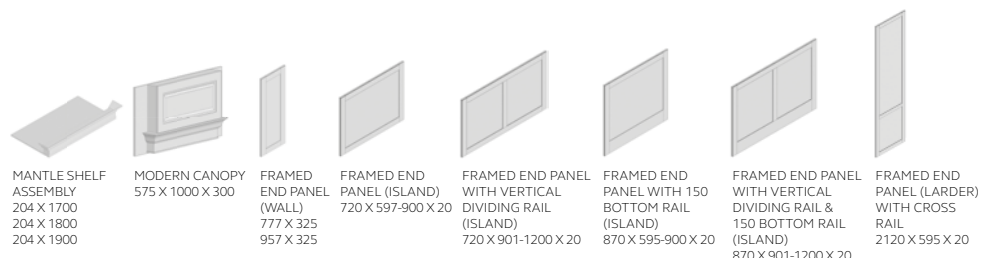

**STANDARD ACCESSORIES**

PTO CMS MTO

**MADE TO ORDER DOORS**

CMS MTO

SPECIAL SIZES ARE AVAILABLE MADE TO ORDER. PLEASE REFER TO THE CURRENT PRICE LIST FOR (h) & (w) LIMITATIONS.

SINGLE GLAZED DOOR  
*includes clear glass*

SINGLE GEORGIAN GLAZED DOOR  
*includes clear glass*

CROSS RAIL DOOR

EDWARDIAN CARVED FRAME  
*includes clear glass*

**MADE TO ORDER ACCESSORIES**

CMS MTO

\* The T&G grooving and the timber grain run up and down the panel height.