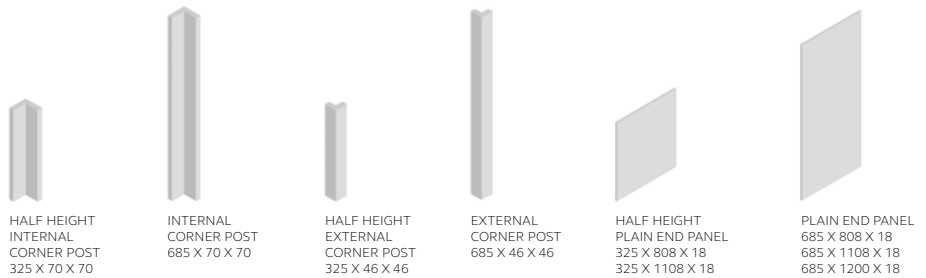

CMS PTO

325 x 497
325 x 597
325 x 797
325 x 897
325 x 997
325 x 1197
685 x 397
685 x 447
685 x 497
685 x 597

HANDLELESS KITS

CMS PTO EX

HALF HEIGHT L-SHAPE PANEL & POST KIT FOR BASE UNIT

HALF HEIGHT L SHAPE PANEL & POST KIT FOR BASE UNIT*